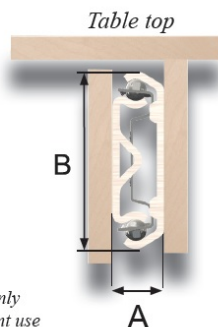

## Description:

Table "Front Slide" SS-304, 750mm Closed, Opening 560mm, H:48 mm, All Profiles SS304, Load Capacity: 90kg

## Item number:

24.02.150-0

Units	Box	Carton	HS Code	Barcode
Pcs.	1	1	8302420090	
				5704866460835

In mm	Model Front Slide »SS-304« Stainless Steel - 304	
Opening (O)	548	560
Closed Length (C)	700	750
Total Length (T)	1248	1310
Slide Width (A)	14	14
Slide Height (B)	48	48
Load Capacity	90 kg.	90 kg.
Item No.:	24.02.149	24.02.150

\* Illustration only  
for measurement use