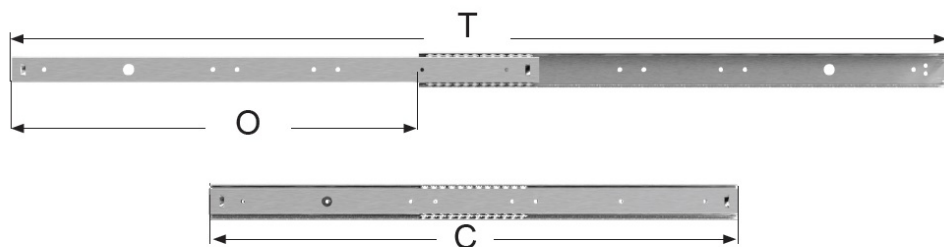

## Description:

Table "Front Slide" SS-304, 750mm Closed, Opening 560mm, H:48 mm, All Profiles SS304, Load Capacity: 90kg

## Item number:

24.02.150-0

Units	Box	Carton	HS Code	Barcode
Pcs.	1	1	8302420090	
				5704866460835

In mm	Model Front Slide »SS-304« Stainless Steel - 304	
Opening (O)	548	560
Closed Length (C)	700	750
Total Length (T)	1248	1310
Slide Width (A)	14	14
Slide Height (B)	48	48
Load Capacity	90 kg.	90 kg.
Item No.:	24.02.149	24.02.150

\* Illustration only  
for measurement use